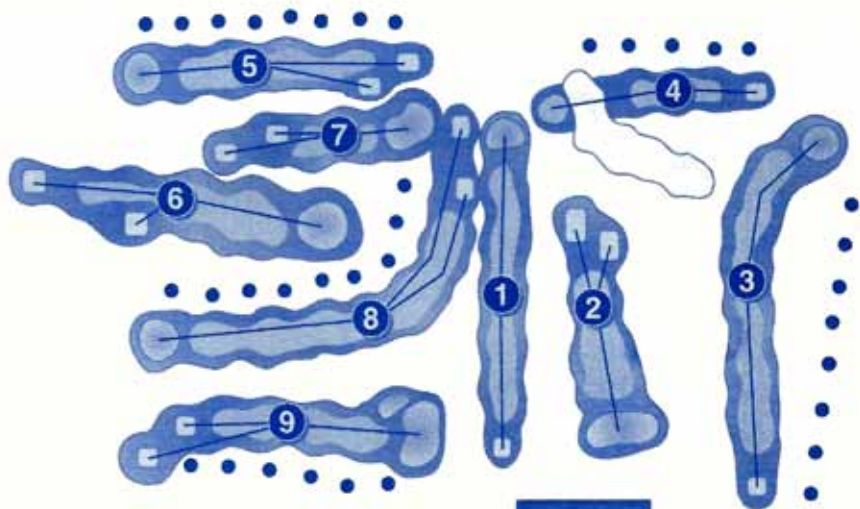

HOLE	1	2	3	4	5	6	7	8	9	Total	HDCP	Net
BLUE	279	249	290	132	266	170	97	386	115	1984		
MEN'S HDCP	5	7	2	3	6	4	8	1	9			
MEN'S PAR	4	4	4	3	4	3	3	4	3	32		
ORANGE	261	201	290	81	252	141	81	320	92	1719		
WOMEN'S HDCP	5	7	2	3	6	4	8	1	9			
WOMEN PAR	4	4	4	3	4	3	3	4	3	32		

SHORE ACRES EXECUTIVE

1165 GREENLEAF ROAD • ROCHESTER, NY 14612

ACROSS FROM LAKE SHORE C.C.

FOR STARTING TIMES CALL (585) 621-1030

GOLF SHOP

● OUT-OF-BOUNDS